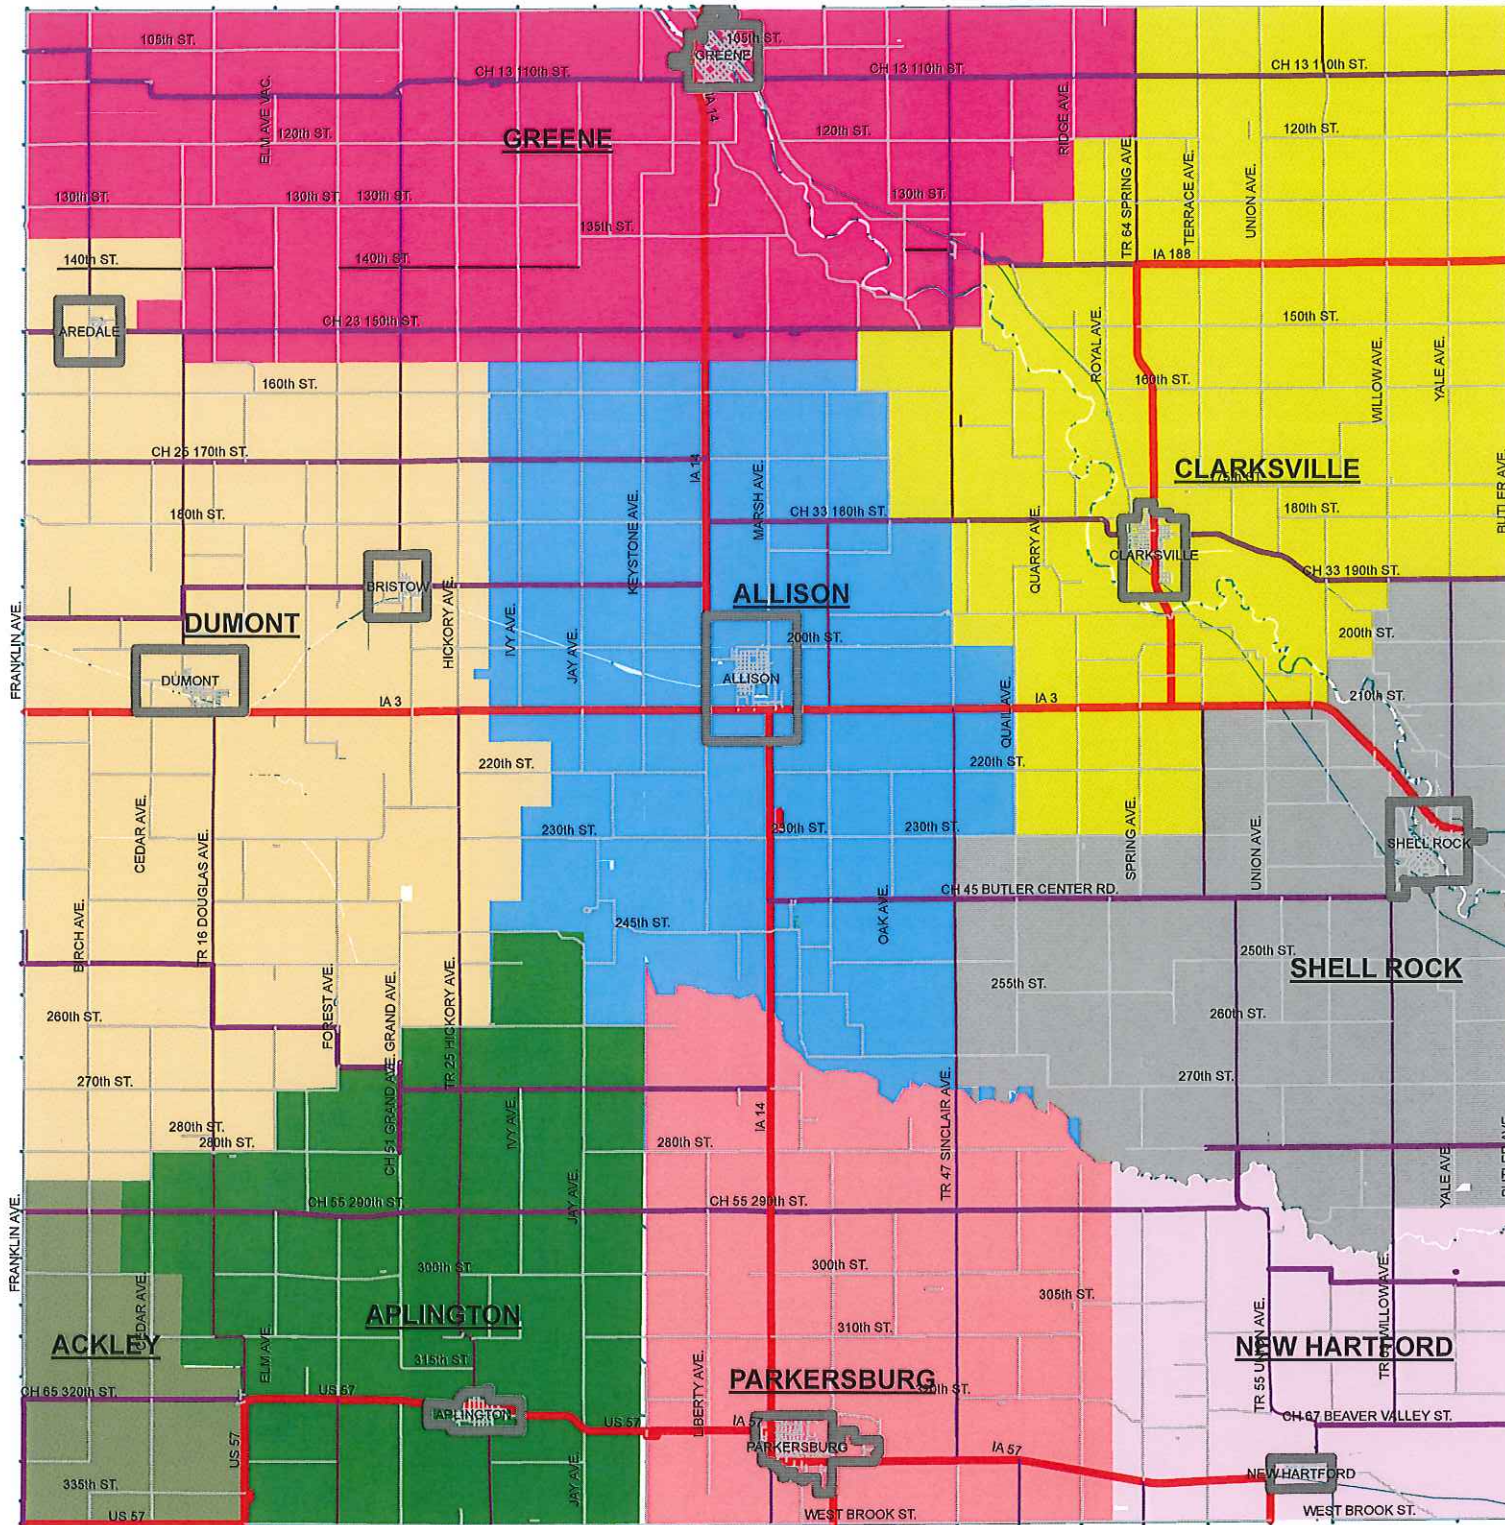

Butler County IA EMS County Map

Emergency Medical Services

EMS Districts

- Ackley
- Allison-Bristow
- Aplington
- Clarksville
- Dumont
- Greene
- New Hartford
- Parkersburg
- Shell Rock

Date: 4/25/2014