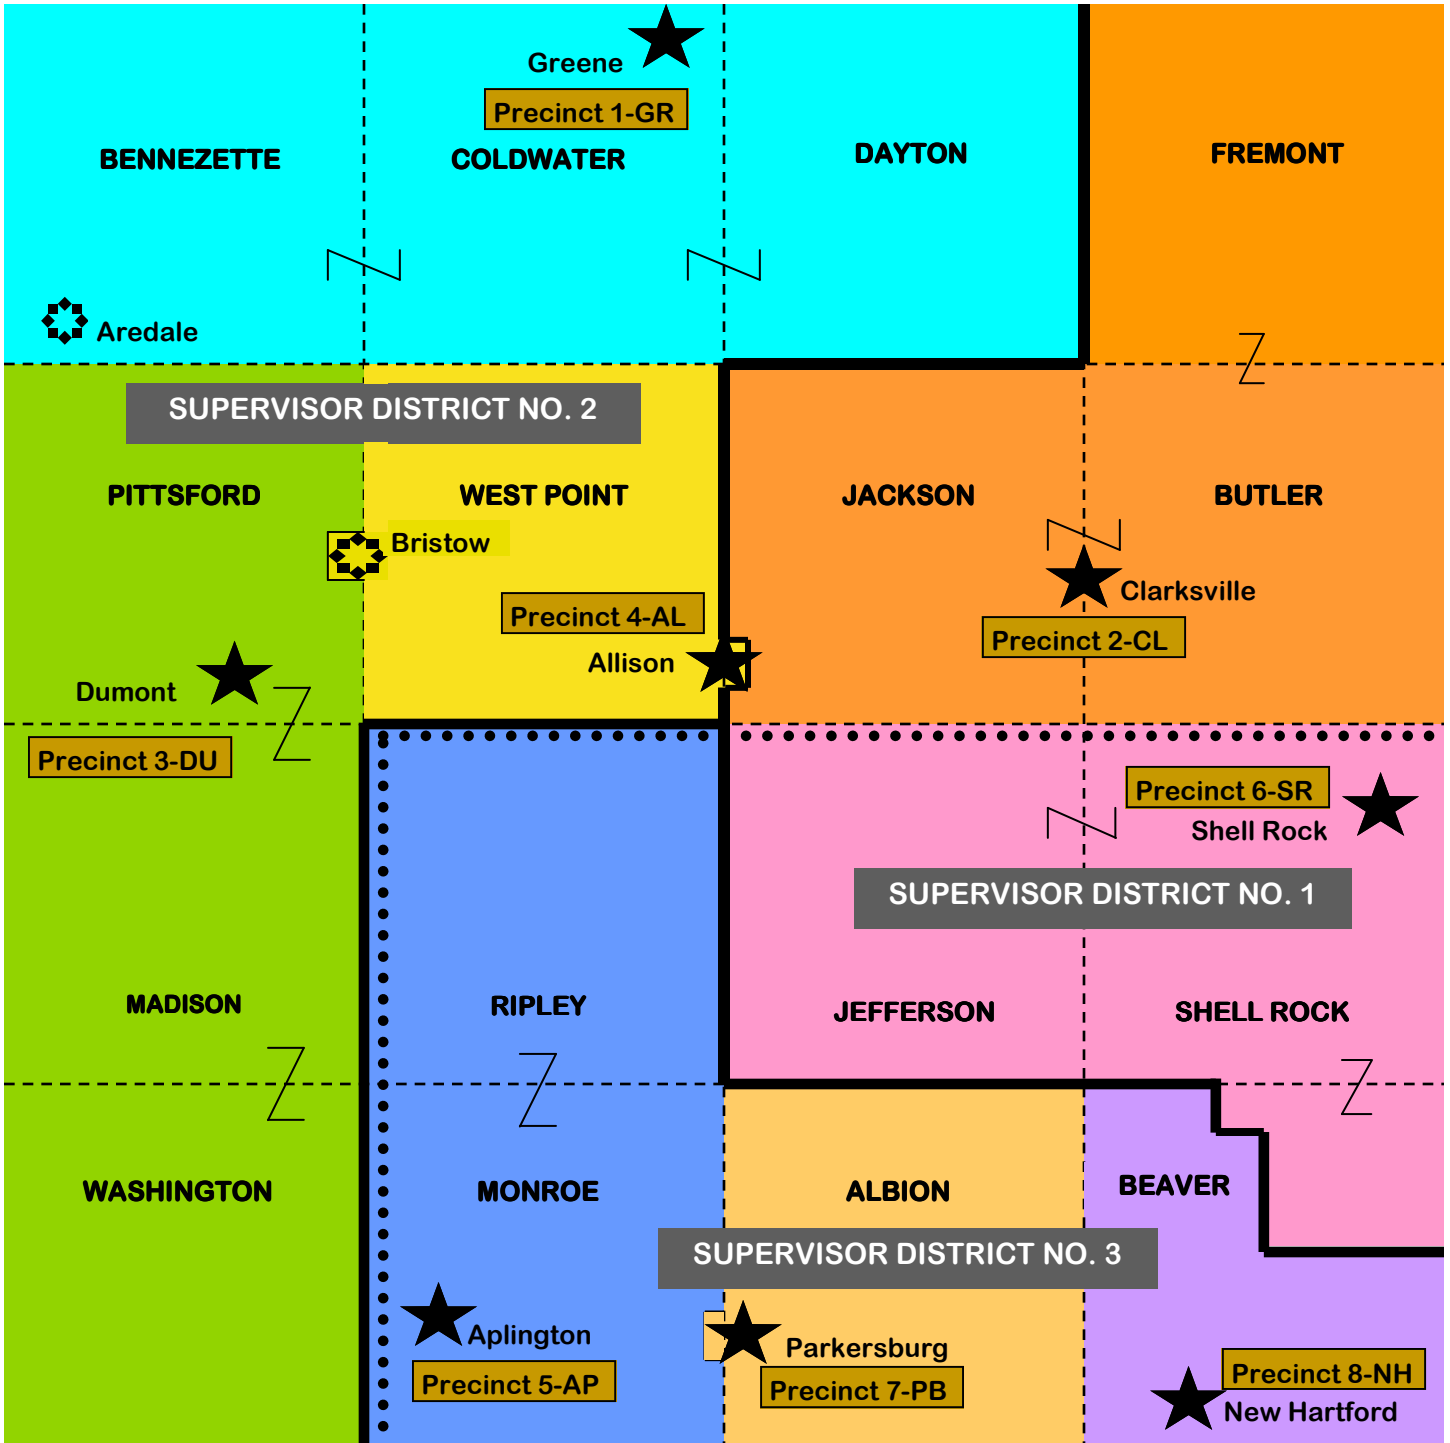

BUTLER COUNTY, IOWA PRECINCT MAP

KEY to Boundaries

- Township
- Supervisor District
- House & Senate
- ★ Polling Location

Iowa House Districts

		54	
54 & 50			50

Iowa Senate Districts

		27	
27 & 25			25